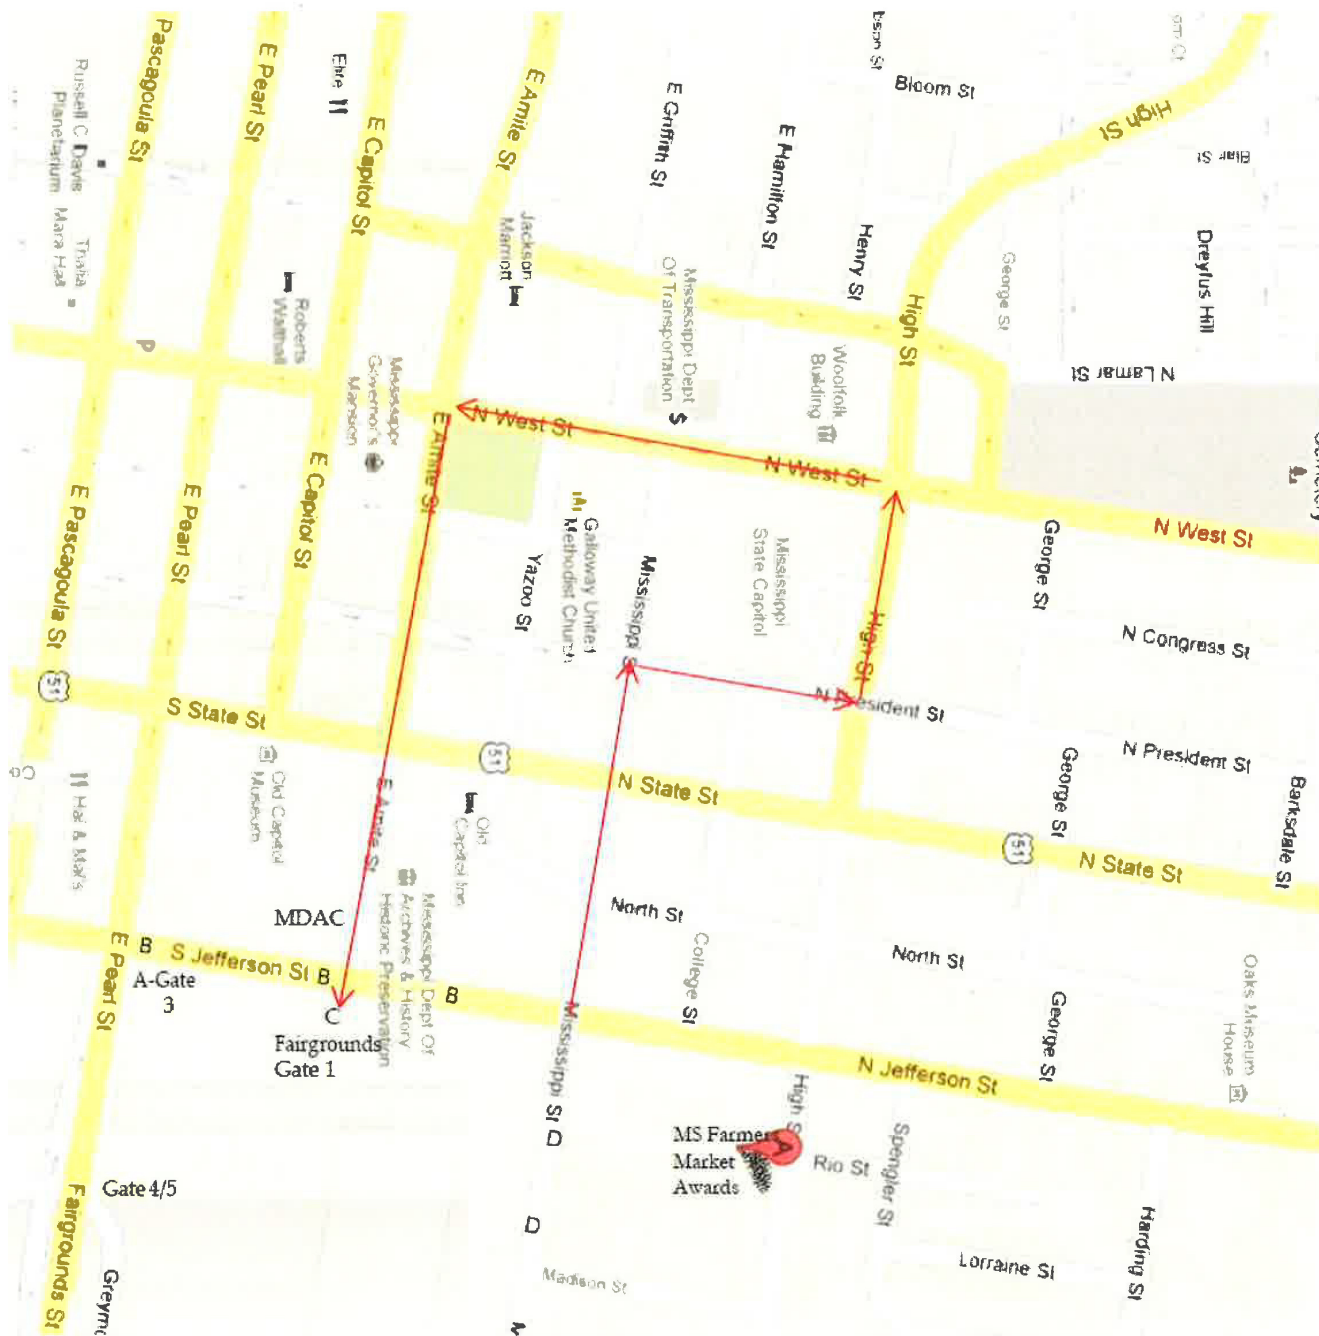

# DIXIE NATIONAL PARADE - SPECTATOR INFO

SATURDAY, FEBRUARY 10TH, AT 10:30 A.M.

The Dixie National Parade will begin at the corner of Mississippi and Jefferson Street. The parade will encompass the State Capitol, so the best viewing will be near the Capitol grounds at President, High and West Streets. The parade will then turn onto Amite Street and disband at Gate 1 of the State Fairgrounds. The awards ceremony will take place at 12:30 p.m. at the Mississippi Farmers Market, located at 929 High Street.